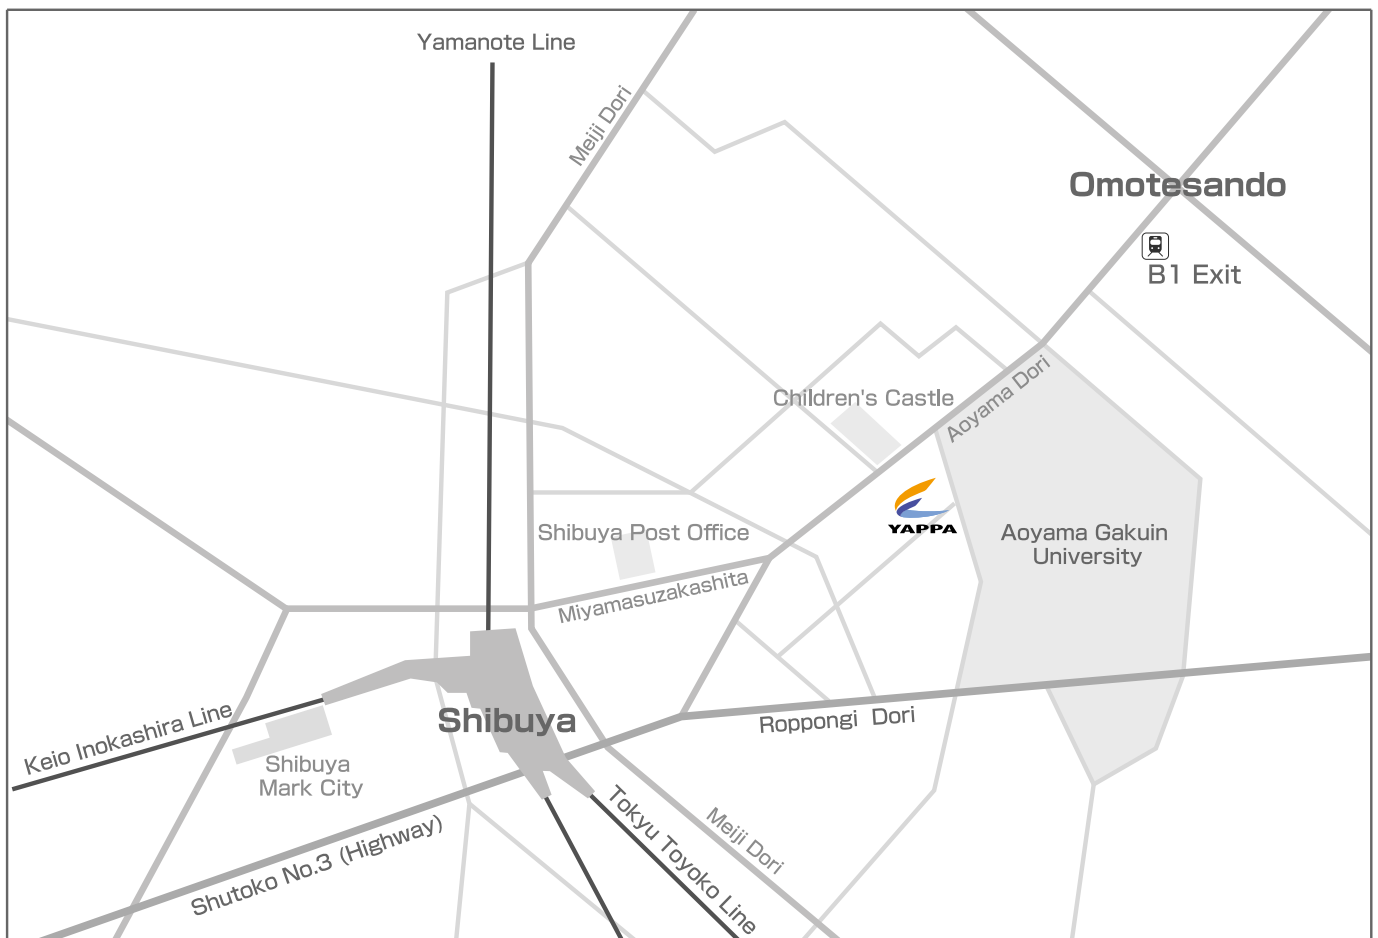


Arriving from Omotesando station

Exit at B1.

Go straight on Aoyama-dori toward Shibuya station.

Pass Aoyama Gakuin University, cross the 1st intersection and make a left.

Make a right at the 1st corner (before a flower shop).

Arriving from Shibuya station

Use East or Miyamasuzaka exit.

Get Aoyama-dori and go straight toward Omotesando direction.

When you see Children's castle/Aoyama theatre on your left, make a right.

Make a right at the 1st corner (before a flower shop)